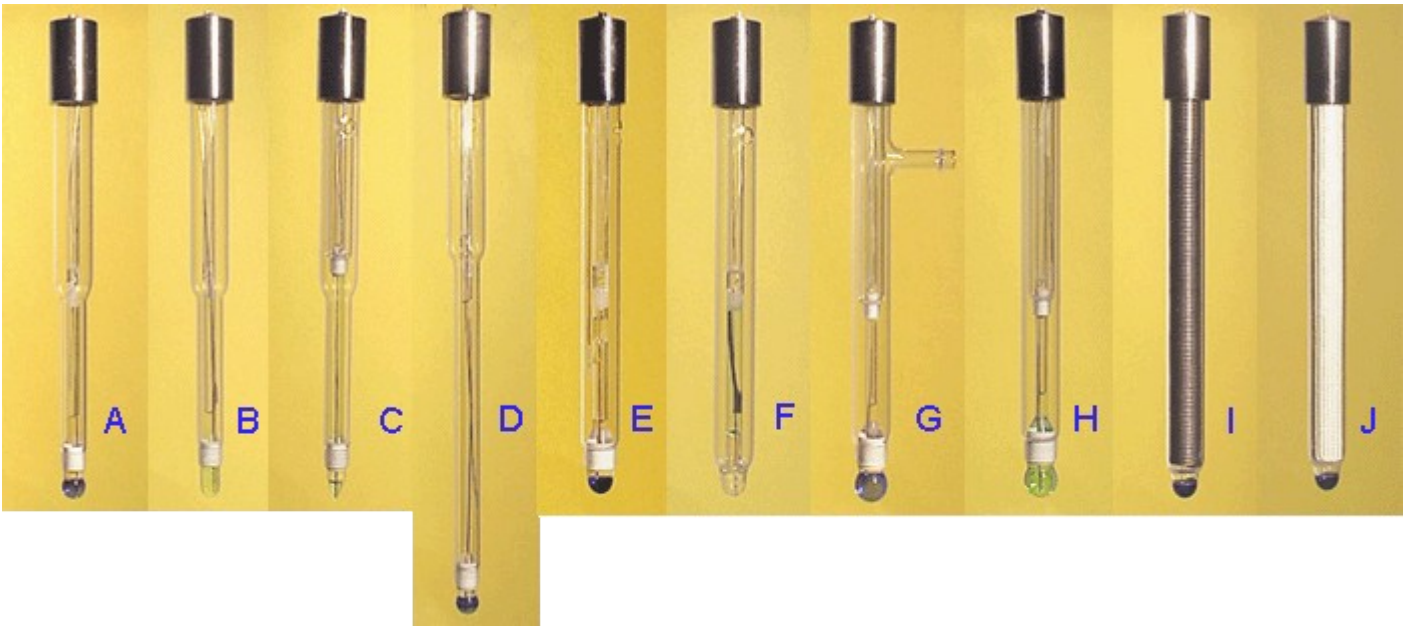

SILVER CAP (-U.S.A.-) Glass-body pH electrodes:

Common features of SILVER CAP (-U.S.A.-) Glass-body pH electrodes:

- Ag/AgCl reference electrode if applicable
- Annular Ceramic Junction except electrode F which is wick.
- Temperature Range: 0 - 65 °C(Refillable) & 0 – 45 °C (Sealed)
- BNC connector with 3 ft (~ 1 meter) low-noise cable. Other connectors are available, please specify.

Note: The bulb color and shape may differ from the pictures.

P/N	Figure	Half / Combo	pH range	Bulb Shape	Sealed / Refillable	Junction type	Dimensions mm
PH5001-3B	E	Combo	0-14	Ball	Sealed	Single	12 x 120
PH5005-3B	E	Combo	0-14	Ball	Refillable	Single	12 x 120
PH5007-3B	E	Combo	0-14	Dome	Refillable	Single	12 x 120
PH5009-3B	E	Combo	0-14	Dome	Sealed	Single	12 x 120
PH5012-3B	H	Combo	0-14	Ball	Sealed	Double	12 x 120
PH5016-3B	H	Combo	0-14	Ball	Refillable	Double	12 x 120
PH5020-3B	A	Combo	0-14	Ball	Refillable	Double	8.2x60 semi portion
PH5025-3B	A	Combo	0-14	Ball	Sealed	Single	8.2x60 semi portion
PH5027-3B	A	Combo	0-14	Ball	Refillable	Single	8.2x60 semi portion
PH5028-3B	A	Combo	0-14	Ball	Sealed	Double	8.2x60 semi portion
PH5030-3B	B	Combo	0-14	Cylinder	Refillable	Double	8.2x65 semi portion
PH5035-3B	B	Combo	0-14	Cylinder	Sealed	Single	8.2x65 semi portion
PH5037-3B	B	Combo	0-14	Cylinder	Refillable	Single	8.2x65 semi portion
PH5038-3B	B	Combo	0-14	Cylinder	Sealed	Double	8.2x65 semi portion
PH5040-3B	C	Combo	0-14	Spear	Refillable	Double	8.2x65 semi portion
PH5045-3B	C	Combo	0-14	Spear	Sealed	Single	8.2x65 semi portion