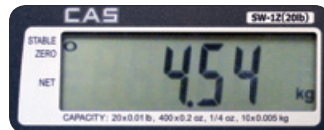

OPTIONS

- Rear Display
- Full Body Protective Cover
- Large Platter

Large Platter

Rear Display

SPECIFICATIONS

Model	SW-5	SW-10	SW-20	SW-50	
Weighing Capacity	lb	5 x 0.002 lb	10 x 0.005 lb	20 x 0.01 lb	50 x 0.02 lb
	oz	80 x 0.05 oz	160 x 0.1 oz	400 x 0.2 oz	800 x 0.5 oz
	kg	2 x 0.001 kg	5 x 0.002 kg	10 x 0.005 kg	20 x 0.01 kg
	g	2000 x 1 g	5000 x 2 g	10000 x 5 g	20000 x 10 g
		SW-5Z	SW-10Z	SW-20Z	SW-50Z
	lb	5 x 0.002 lb	10 x 0.005 lb	20 x 0.01 lb	50 x 0.02 lb
	lb:oz dec	5lb x 0.05 oz	10lb x 0.1 oz	20lb x 0.2 oz	50lb x 0.5 oz
	lb:oz frac	5lb x 1/16 oz	10lb x 1/8 oz	20lb x 1/4 oz	50lb x 1/2 oz
g	2000 x 1 g	5000 x 2 g	10000 x 5 g	20000 x 10 g	
Display Digit	5 Digit LCD (1 Inch)				
Display Designators	Stable, Zero, Net, Batt				
Keys	Zero, Tare, Unit, Power				
Measurement Type	Load Cell				
Power Source	DC 9V (1.5V x 6ea - "D" Size) / AC Adapter Included				
Power Consumption	0.25W				
Operating Time	Alkaline Dry Battery: 1000 hr				
Operating Temp	-10°C ~ 40°C / 14°F ~ 104°C				
Platter Size (in/mm)	9.05(W) x 7.48(D) / 230(W) x 190(D)				
Dimensions (in/mm)	10.23 (W) x 11.29(D) x 5.39(H) / 260(W) x 287(D) x 137(H)				
Product Weight	6.92 lbs / 3.14 kg				
Approvals	NTEP COC# 99-002 (SW Series Only)				

DISPLAY MODES

▲ Lb: SW & SW-Z

▲ Kg: SW & SW-Z

▲ Oz: SW only

▲ Lb:oz decimal: SW-Z only

▲ Grams: SW & SW-Z

▲ Lb:oz fraction: SW-Z only

DIMENSIONS